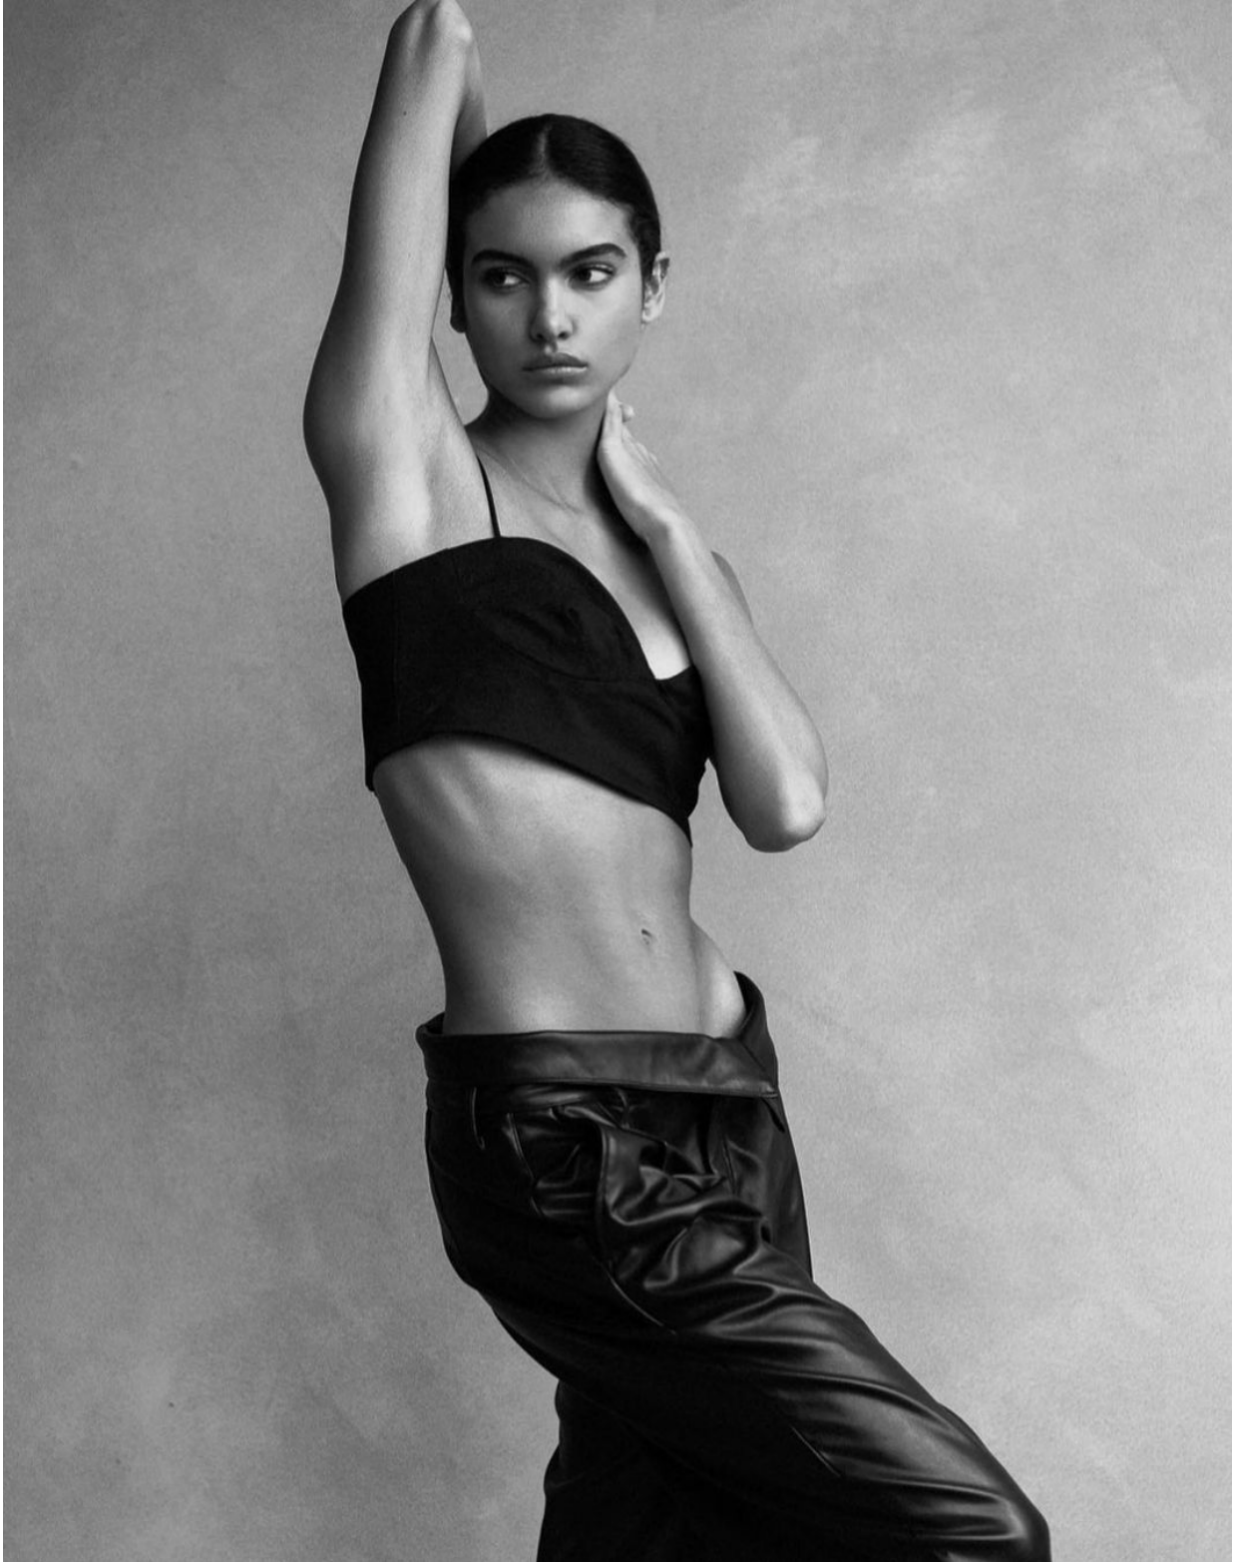

SOA DENISE

height 5'9" · bust 32.5" · cup C · waist 25" · hips 35" · dress 36 EU/6 US/8 UK
hair brown · eyes brown